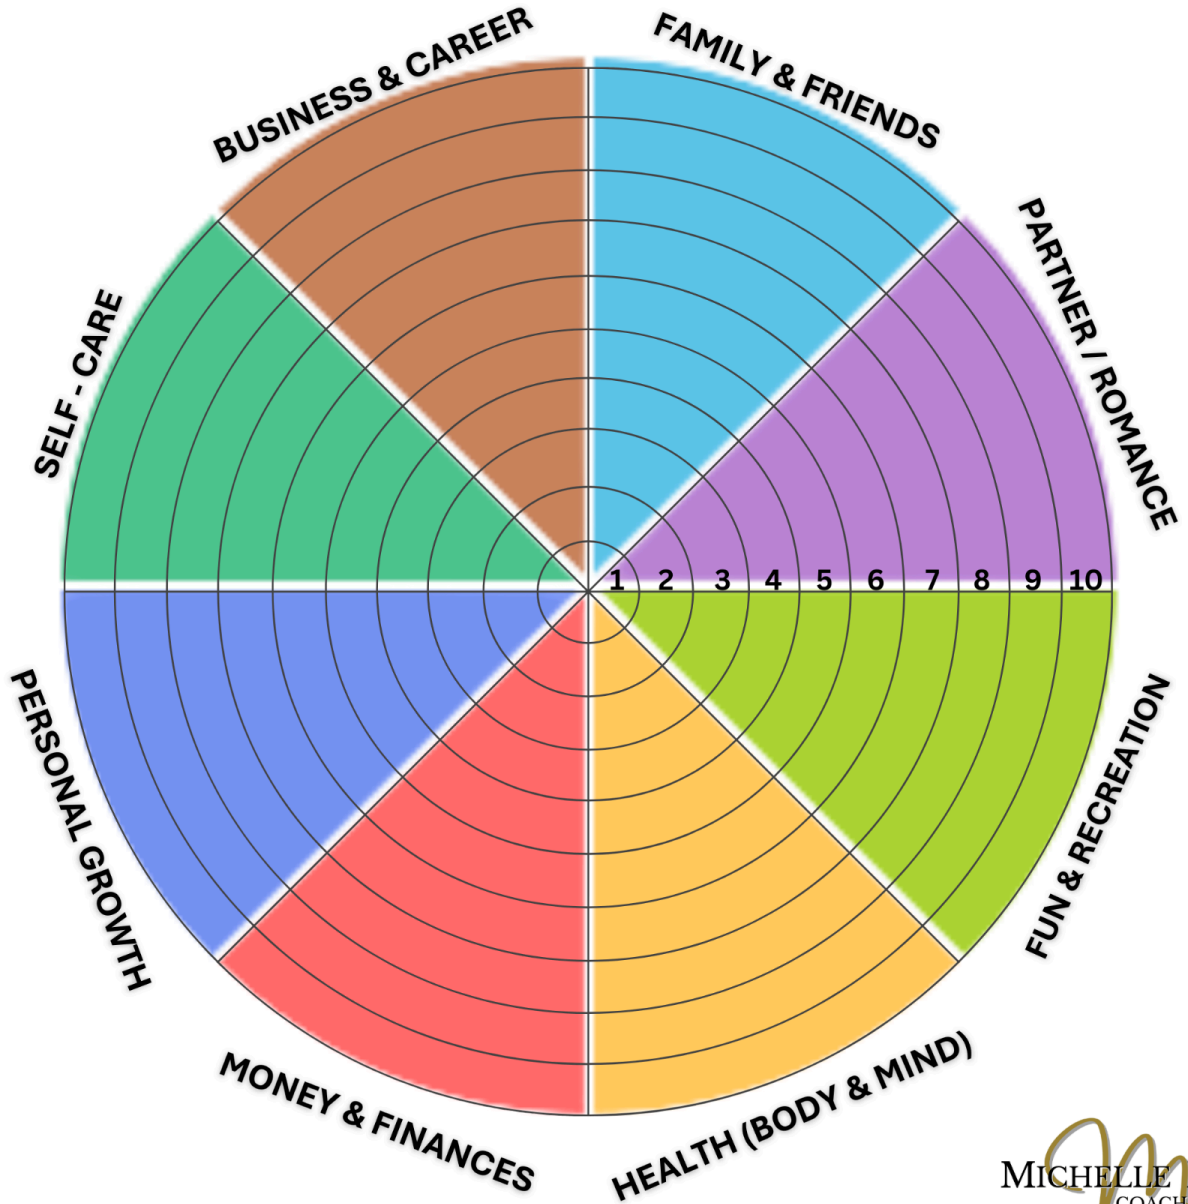

# LIFE WHEEL

The eight sections in the Life Wheel represent different areas of your life. The center of the wheel (0) represents very dissatisfied, and the outer edge (10) represents extremely satisfied. Score each area, then connect the points to create your wheel. This wheel represents a clear snapshot of how fulfilled you feel across each area of your life right now.

*MB*  
MICHELLE BIANCO  
COACHING

# LEADERSHIP WHEEL

The eight sections in the Leadership Wheel represent different areas of your leadership. The center of the wheel (0) represents very dissatisfied, and the outer edge (10) represents extremely satisfied. Score each area, then connect the points to create your wheel. This wheel represents a clear snapshot of where you may be carrying the most weight right now.