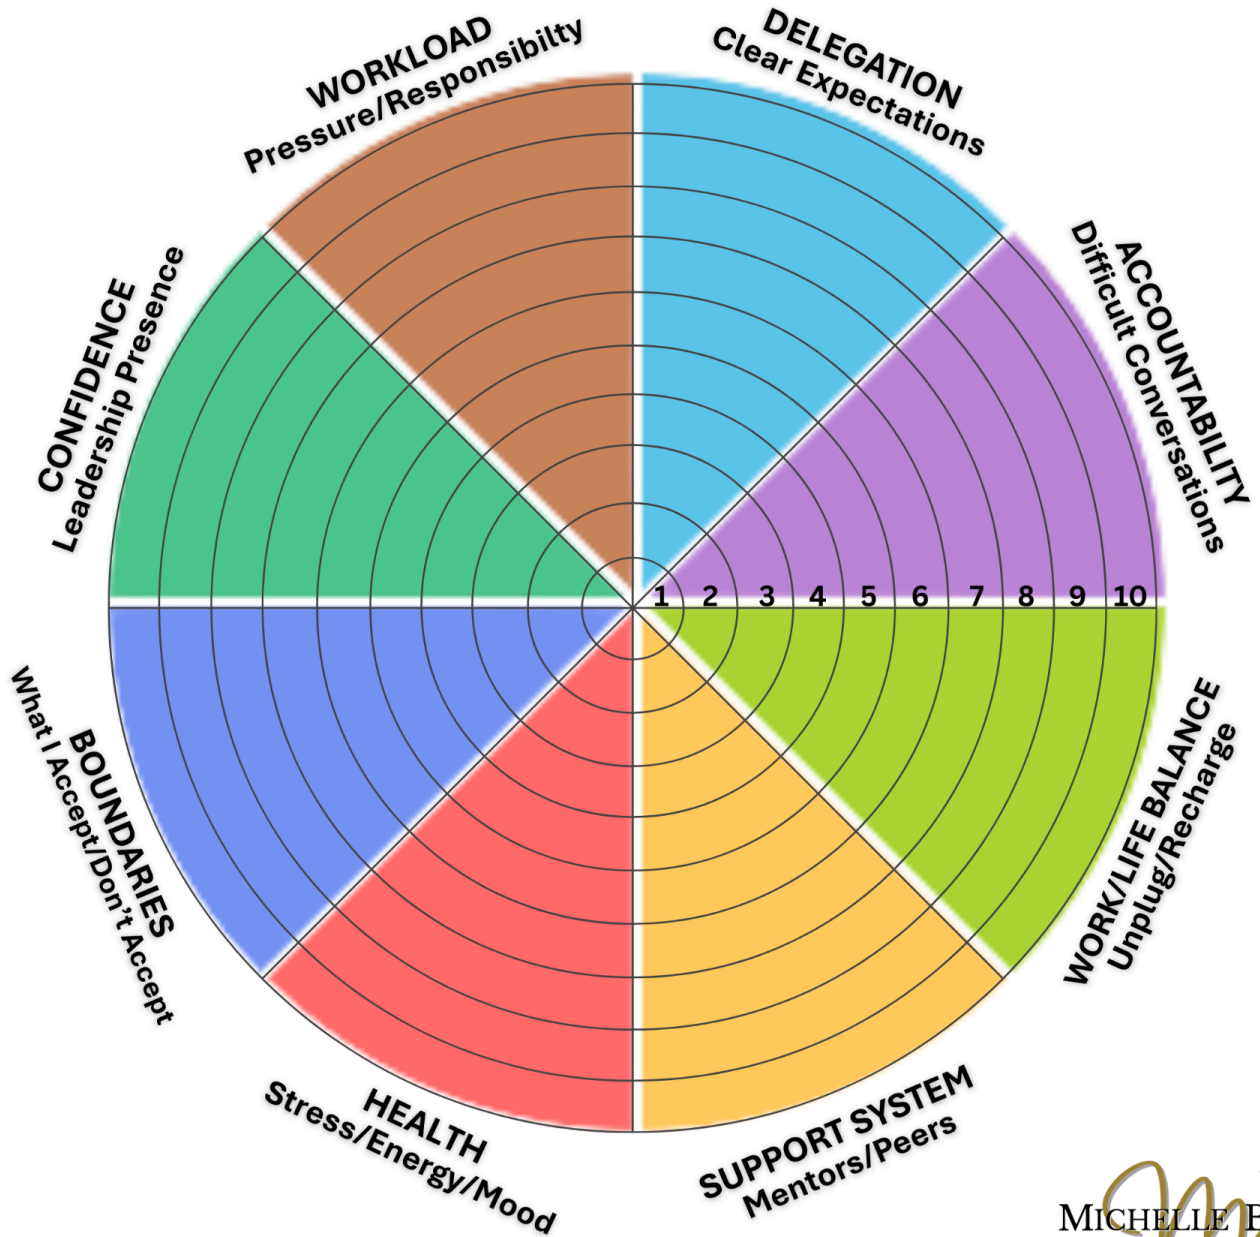

# LIFE WHEEL

The eight sections in the Life Wheel represent different areas of your life. The center of the wheel (0) represents very dissatisfied, and the outer edge (10) represents extremely satisfied. Score each area, then connect the points to create your wheel. This wheel represents a clear snapshot of how fulfilled you feel across each area of your life right now.

*MB*  
MICHELLE BIANCO  
COACHING

# LEADERSHIP WHEEL

The eight sections in the Leadership Wheel represent different areas of your leadership. The center of the wheel (0) represents very dissatisfied, and the outer edge (10) represents extremely satisfied. Score each area, then connect the points to create your wheel. This wheel represents a clear snapshot of where you may be carrying the most weight right now.